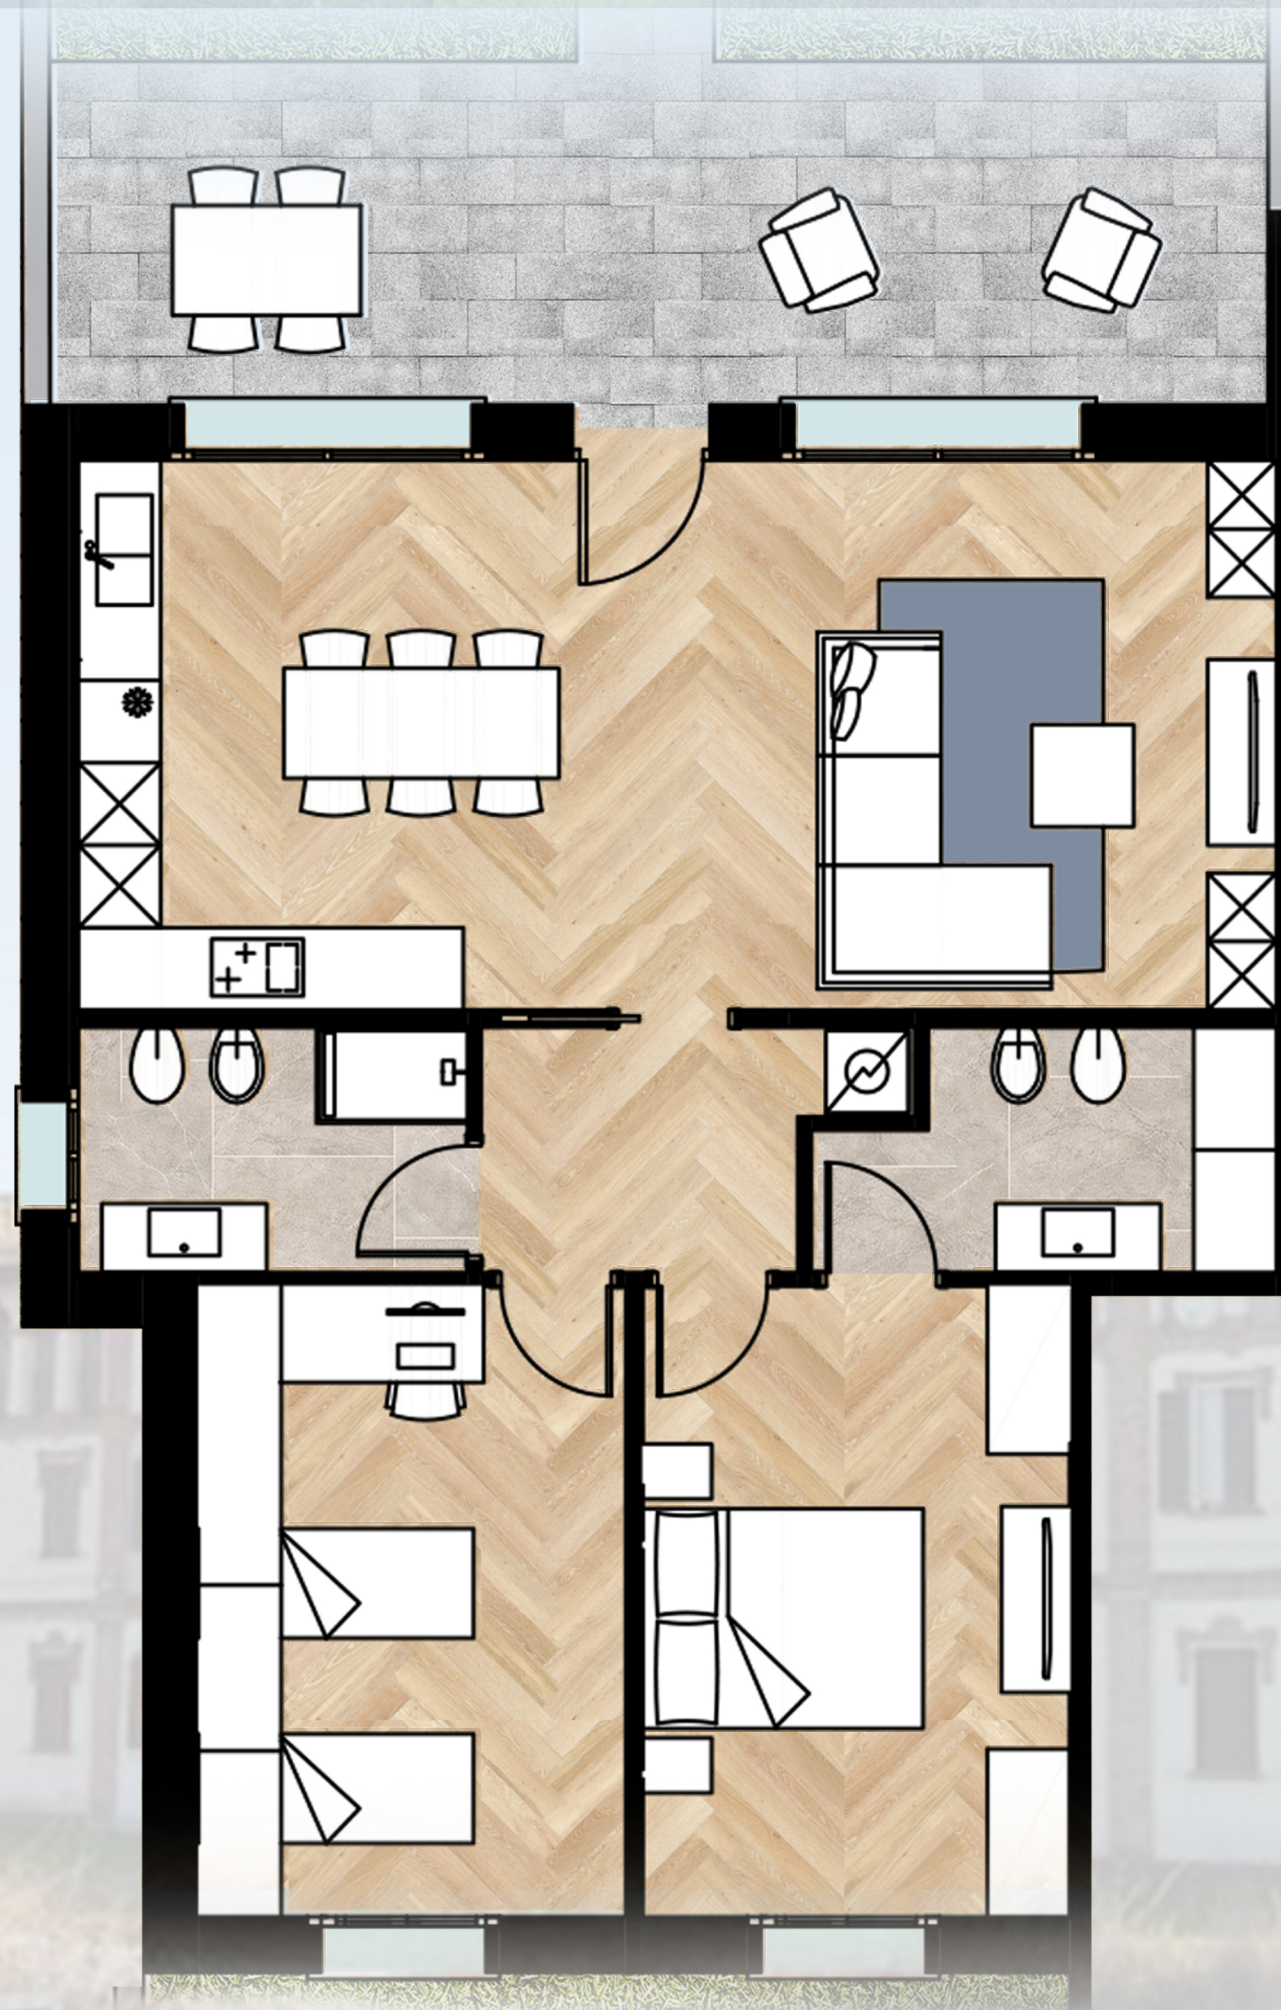

TRILOCALE

Piano terra

91,18 mq

2 bagni

25,19 mq

41,97 mq

TYCHE BUILDING

TYCHE BUILDING

APPARTAMENTO 01
RESIDENZA BELVIGNATE- SCALA 1:50

TYCHE BUILDING