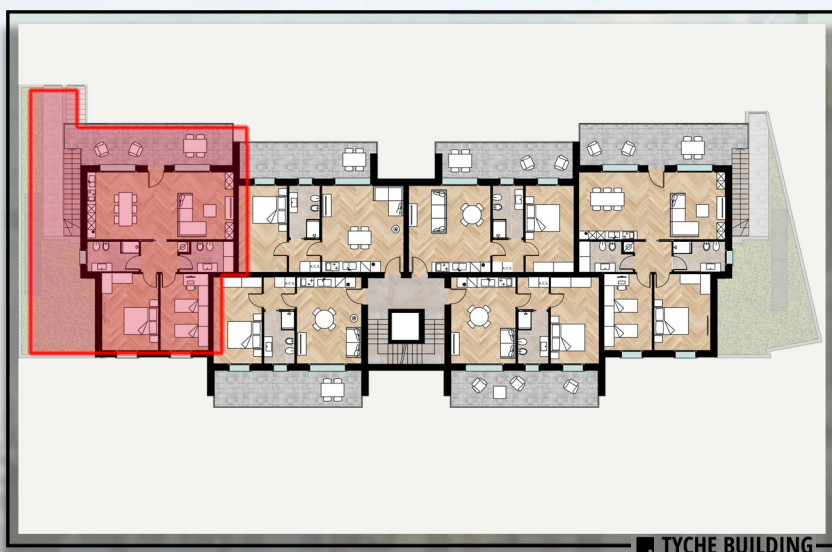

TRILOCALE

Piano primo

94,31 mq

2 bagni

24,44 mq

47,98 mq

25,07 mq

TYCHE BUILDING

TYCHE BUILDING

APPARTAMENTO 06
RESIDENZA BELVIGNATE- SCALA 1:50

TYCHE BUILDING